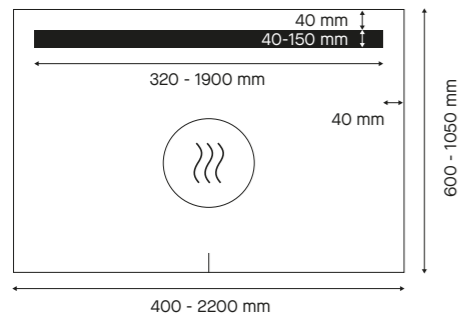

 **CUSTOM MADE**
from 1 single piece

70 x 3 x 70 cm — 4,5 kg
Power consumption — 20 Watt
With heating mat — 50 Watt

Durability

LED lifetime 30.000 hrs
IP 44 and CE-certified for bathroom conditions
IEC protection CLASS II ()
Production according to european social and ecological standard

Functionality

Indirect ambient lighting
LED light 3000-3400 kelvin
On/off-sensor
Optional heating mat ()

B.Light

p. 105
Designed by
Deknudt Mirrors

partially mirrored glass
+ metal frame + LED
+ optional heating mat

CUSTOM MADE
from 1 single piece

B.Light 1
2802.194

B.Light 1 Plus
2802.195

70 × 3 × 70 cm — 4,5 kg
Illuminance (Lux at 50cm) — 250
Power consumption — 15 Watt
With heating mat — 45 Watt

Functionality

Effective lighting for make-up purposes
LED light 2800-3200 kelvin
On/off-sensor
Optional heating mat ()