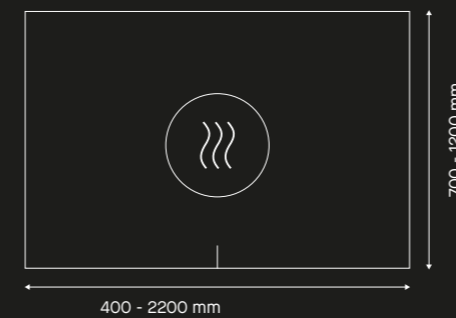

Hoop Zoom M

p. 108
Designed by
Deknudt mirrors

mirrored glass
+ magnifying (x2) mirror
+ metal frame
+ rotating suspension

Black Bronze White

85 × 2 × 85 cm
10 kg

● 2881.258

● 2881.218

○ 2881.278

 **CUSTOM MADE**
from 1 single piece

70 x 3 x 70 cm — 4,5 kg
Power consumption — 20 Watt
With heating mat — 50 Watt

Durability

LED lifetime 30.000 hrs
IP 44 and CE-certified for bathroom conditions
IEC protection CLASS II ()
Production according to european social and ecological standard

CUSTOM MADE
from 1 single piece

B.Light 1
2802.194

B.Light 1 Plus
2802.195

70 × 3 × 70 cm — 4,5 kg
Illuminance (Lux at 50cm) — 250
Power consumption — 15 Watt
With heating mat — 45 Watt

Functionality

Effective lighting for make-up purposes
LED light 2800-3200 kelvin
On/off-sensor
Optional heating mat ()