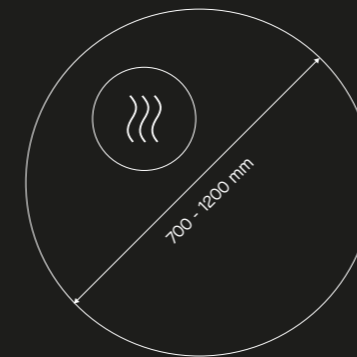

 **CUSTOM MADE**
from 1 single piece

70 x 3 x 70 cm — 4,5 kg
Power consumption — 20 Watt
With heating mat — 50 Watt

Durability

LED lifetime 30.000 hrs
IP 44 and CE-certified for bathroom conditions
IEC protection CLASS II ()
Production according to european social and ecological standard

Functionality

Indirect ambient lighting
LED light 3000-3400 kelvin
On/off-sensor
Optional heating mat ()

B.Light

p. 105
Designed by
Deknudt Mirrors

partially mirrored glass
+ metal frame + LED
+ optional heating mat

CUSTOM MADE
from 1 single piece

B.Light 1
2802.194

B.Light 1 Plus
2802.195

70 × 3 × 70 cm — 4,5 kg
Illuminance (Lux at 50cm) — 250
Power consumption — 15 Watt
With heating mat — 45 Watt

Functionality

Effective lighting for make-up purposes
LED light 2800-3200 kelvin
On/off-sensor
Optional heating mat ()

7 year warranty — European product

Brio IP 44

p. 106
Designed by
Deknudt mirrors

mirrored glass
+ waterproof
indirect led light

Brio IP 44
2859.257

Brio
see p.140

CUSTOM MADE
from 25 pieces

82 × 4 × 82 cm — 10 kg
Power consumption — 16 Watt
With heating mat — 46 Watt