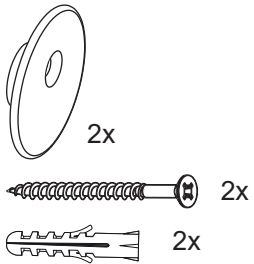

ORNATO Round M & L
2909.X11

deknudtmirrors.com | Products | Ornato Round L or M | scroll to **INSTRUCTION MANUAL**

suspension accessories delivered with the mirror

use only a soft damp cloth

ORNATO Rect.
2909.411

deknudtmirrors.com | Products | Ornato Rect. | scroll to INSTRUCTION MANUAL

suspension accessories delivered with the mirror

use only a soft damp cloth