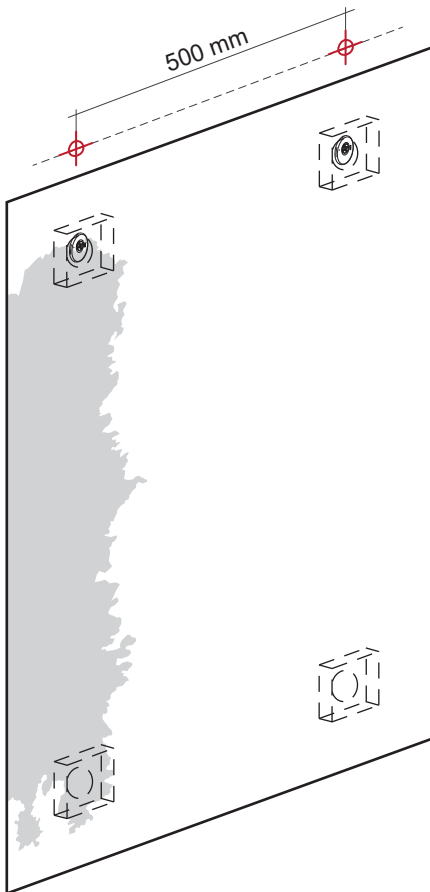

ORNATO Rect.
2909.411

deknudtmirrors.com | Products | Ornato Rect. | scroll to INSTRUCTION MANUAL

suspension accessories delivered with the mirror

use only a soft damp cloth