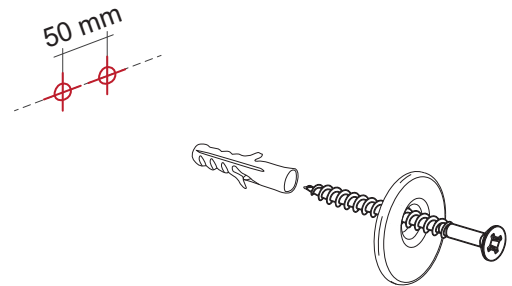

ORNATO Round M & L
2909.X11

deknudtmirrors.com | Products | Ornato Round L or M | scroll to **INSTRUCTION MANUAL**

suspension accessories delivered with the mirror

use only a soft damp cloth

ORNATO Rect.
2909.411

deknudtmirrors.com | Products | Ornato Rect. | scroll to INSTRUCTION MANUAL

suspension accessories delivered with the mirror

use only a soft damp cloth