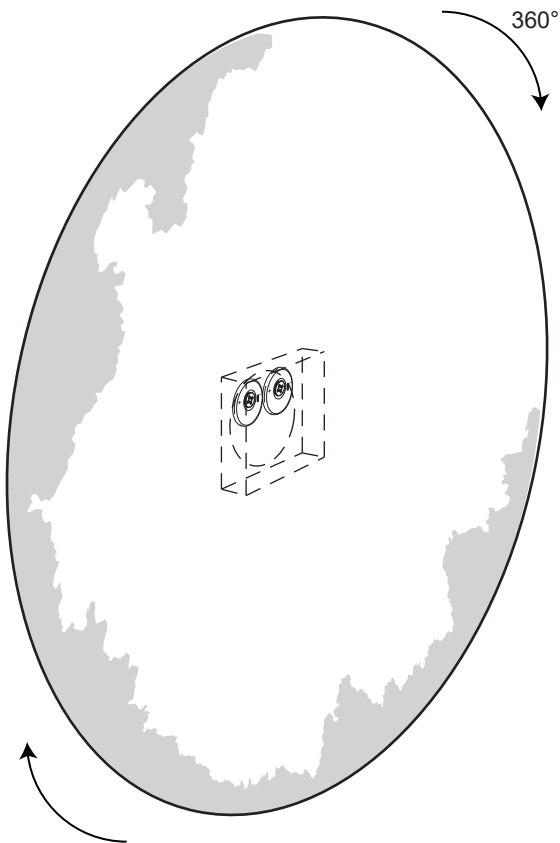

ORNATO Round M & L
2909.X11

deknudtmirrors.com | Products | Ornato Round L or M | scroll to **INSTRUCTION MANUAL**

suspension accessories delivered with the mirror

use only a soft damp cloth

ORNATO Rect.
2909.411

deknudtmirrors.com | Products | Ornato Rect. | scroll to INSTRUCTION MANUAL

suspension accessories delivered with the mirror

use only a soft damp cloth