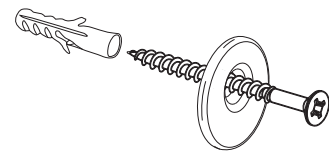

ORNATO Round M & L
2909.X11

deknudtmirrors.com | Products | Ornato Round L or M | scroll to **INSTRUCTION MANUAL**

suspension accessories delivered with the mirror

use only a soft damp cloth

ORNATO Rect.
2909.411

deknudtmirrors.com | Products | Ornato Rect. | scroll to INSTRUCTION MANUAL

suspension accessories delivered with the mirror

use only a soft damp cloth