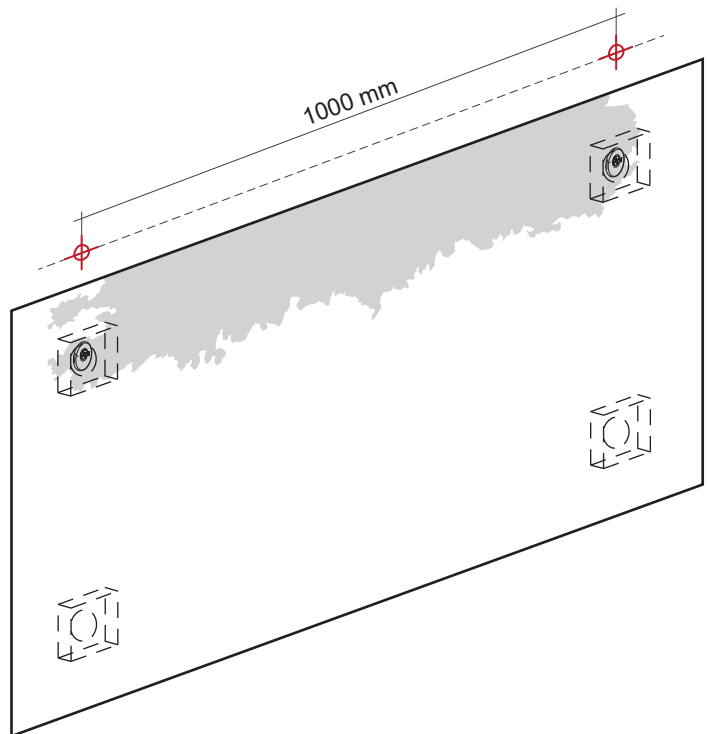

ORNATO Rect.
2909.411

deknudtmirrors.com | Products | Ornato Rect. | scroll to INSTRUCTION MANUAL

suspension accessories delivered with the mirror

use only a soft damp cloth