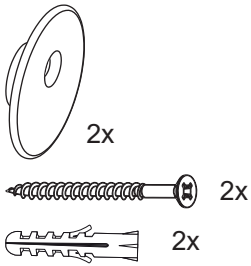

ORNATO Round M & L
2909.X11

deknudtmirrors.com | Products | Ornato Round L or M | scroll to **INSTRUCTION MANUAL**

suspension accessories delivered with the mirror

use only a soft damp cloth

ORNATO Rect.
2909.411

deknudtmirrors.com | Products | Ornato Rect. | scroll to INSTRUCTION MANUAL

suspension accessories delivered with the mirror

use only a soft damp cloth