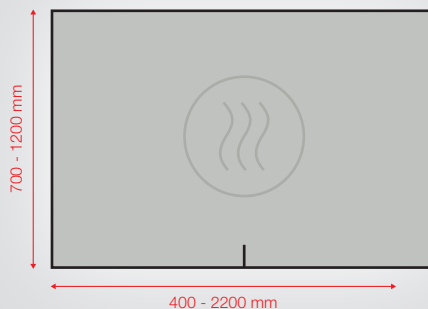

90 x 3,5 x 70 cm - 12 kg
partially mirrored glass
+ metal + LED

B.LIGHT.4
2802.494

B.LIGHT.4 PLUS 
2802.495

140 x 3,5 x 70 cm - 19,5 kg
partially mirrored glass
+ metal + LED

Quality

- 7 year warranty. Guaranteed corrosion-proof
- European production

Customization

- Design and dimensions fully customizable per piece 

Ecology

- Production according to European social and ecological standards

Technical specifications	B.Light 1 700 x 700 mm	B.Light 2 700 x 900 mm	B.Light 4 700 x 1400 mm
Illuminance (Lux at 50 cm distance)	250	270	310
Power consumption (W)	10	12	20
With heating map (W) 	40	42	60

B.AMBI.1
2803.194

B.AMBI.1 PLUS 
2803.195

70 x 3,5 x 70 cm - 10 kg
mirrored glass + metal + LED

CUSTOM MADE from 1 piece onwards
minimum and maximum dimensions

B.AMBI.2
2803.294

B.AMBI.2 PLUS 
2803.295

90 x 3,5 x 70 cm - 12,5 kg
mirrored glass + metal + LED

Technical specifications	B.Ambi 1 700 x 700 mm	B.Ambi 2 700 x 900 mm	B.Ambi 4 700 x 1400 mm
Power consumption (W)	20	23	30
With heating map (W) 	50	53	70