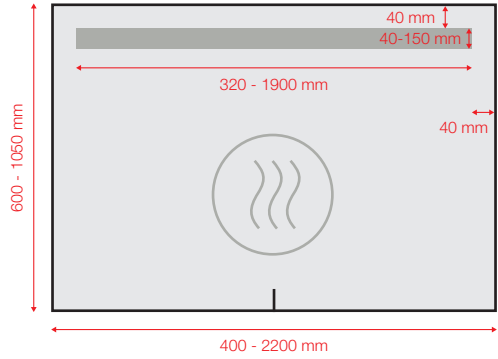

B.LIGHT.1
2802.194

B.LIGHT.1 PLUS 
2802.195

70 x 3,5 x 70 cm - 10 kg
partially mirrored glass
+ metal + LED

CUSTOM MADE from 1 piece onwards
minimum and maximum dimensions

B.LIGHT.2
2802.294

B.LIGHT.2 PLUS 
2802.295

90 x 3,5 x 70 cm - 12 kg
partially mirrored glass
+ metal + LED

B.LIGHT.4
2802.494

B.LIGHT.4 PLUS 
2802.495

140 x 3,5 x 70 cm - 19,5 kg
partially mirrored glass
+ metal + LED

Quality

- 7 year warranty. Guaranteed corrosion-proof
- European production

Customization

- Design and dimensions fully customizable per piece 

Ecology

- Production according to European social and ecological standards

Technical specifications	B.Light 1 700 x 700 mm	B.Light 2 700 x 900 mm	B.Light 4 700 x 1400 mm
Illuminance (Lux at 50 cm distance)	250	270	310
Power consumption (W)	10	12	20
With heating map (W) 	40	42	60

Technical specifications	B.Ambi 1 700 x 700 mm	B.Ambi 2 700 x 900 mm	B.Ambi 4 700 x 1400 mm
Power consumption (W)	20	23	30
With heating map (W) 	50	53	70