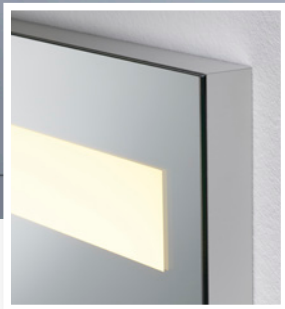

B.LIGHT COLLECTION

Bathroom Mirrors with Functional Lighting

B.LIGHT

B.LIGHT.2
2802.294

ALU frame

ON/OFF sensor
at the bottom

optional mirror heating
(PLUS series)

7 years warranty
European product

B.LIGHT.1
2802.194

B.LIGHT.1 PLUS 
2802.195

70 x 3,5 x 70 cm - 10 kg
partially mirrored glass
+ metal + LED

CUSTOM MADE from 1 piece onwards
minimum and maximum dimensions

B.LIGHT.2
2802.294

B.LIGHT.2 PLUS 
2802.295

90 x 3,5 x 70 cm - 12 kg
partially mirrored glass
+ metal + LED

B.LIGHT.4
2802.494

B.LIGHT.4 PLUS 
2802.495

140 x 3,5 x 70 cm - 19,5 kg
partially mirrored glass
+ metal + LED

Quality

- 7 year warranty. Guaranteed corrosion-proof
- European production